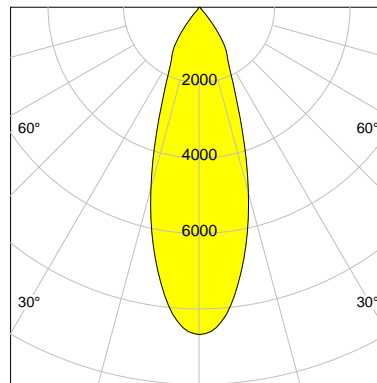

REFLECTOR

Technology	ULTRA
Material	Miro 4 Silver
FWHM	33°
FWTM	71°