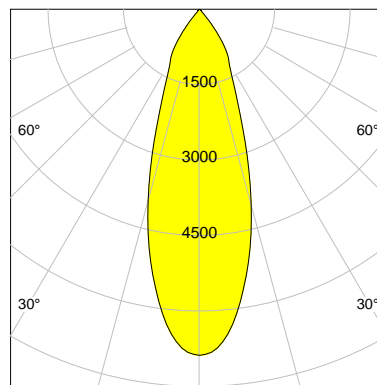

REFLECTOR

Technology	ULTRA
Material	Miro 4 Silver
FWHM	33°
FWTM	71°