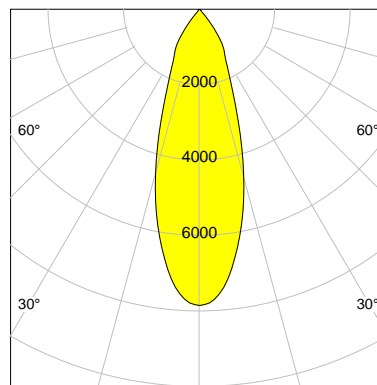

REFLECTOR

Technology	ULTRA
Material	Miro 4 Silver
FWHM	33°
FWTM	71°