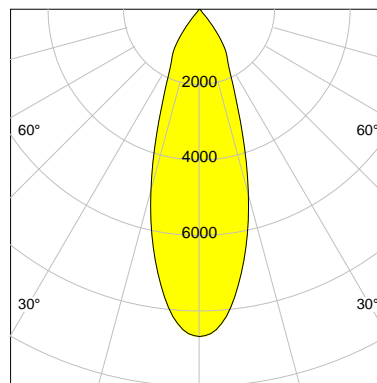

REFLECTOR

Technology	ULTRA
Material	Miro 4 Silver
FWHM	33°
FWTM	71°