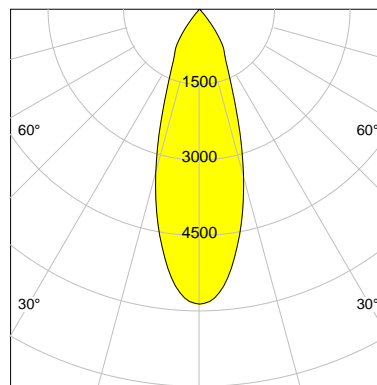

REFLECTOR

Technology	ULTRA
Material	Miro 4 Silver
FWHM	33°
FWTM	71°