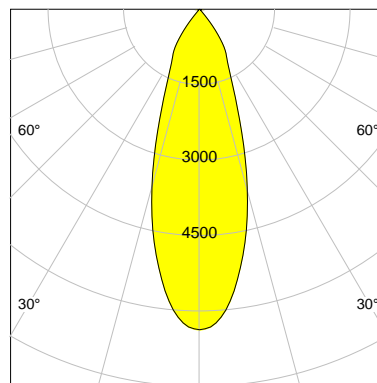

REFLECTOR

Technology	ULTRA
Material	Miro 4 Silver
FWHM	33°
FWTM	71°