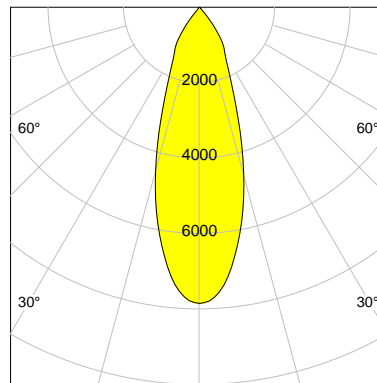

DESCRIPTION

Type	Track Spotlight
Article-number	141279L11493
Colour	black
Energy Consumption	27.4 W
Efficiency	124 lm/W
Luminous Flux	3415 lm
Current (sec)	700 mA
Protection Class	IP 20
Energy-Label	D
Cooling	Passive

LED

Color Temperature	2700K
Color Rendering	CRI 90
LES	15
Color Tolerance	2-Step McAdam
Planckian Curve	BBL
Spectrum	Warm White G7 HE+
Photobiological safety	RG1

ELECTRICAL

Power Supply	220-240, 50-60Hz
Safety Class	2
Startup Time	< 1s
Overload- / Shortcircuit Protection	
Wiring / Adapter	3-Phase Adapter
Max Luminaires MCB	B16A 27Stück
Tracks	Global Stucchi Eutrac

Control

Control	On/Off
---------	--------

REFLECTOR

Technology	ULTRA
Material	Miro 4 Silver
FWHM	33°
FWTM	71°

I-max : 7845 cd *

UGR : 22.2 (4H/8H - 70/50/20)

H/m	D/m	E _{max} /lx/klm *
1.0	0.6	2297
2.0	1.2	574
3.0	1.8	255
4.0	2.4	144