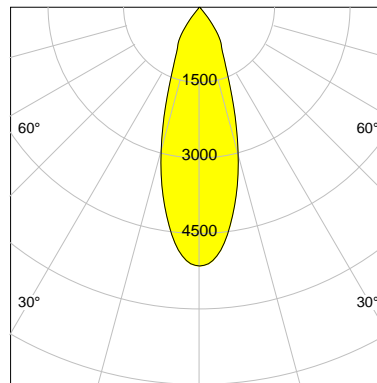

DESCRIPTION

Type	Track Spotlight
Article-number	141279L11496
Colour	white
Energy Consumption	19.1 W
Efficiency	117 lm/W
Luminous Flux	2238 lm
Current (sec)	500 mA
Protection Class	IP 20
Energy-Label	D
Cooling	Passive

LED

Color Temperature	3000K
Color Rendering	CRI 92
LES	15
Color Tolerance	3-Step McAdam
Planckian Curve	BBBL
Spectrum	Premium White G7
Photobiological safety	RG2

ELECTRICAL

Power Supply	220-240, 50-60Hz
Safety Class	2
Startup Time	< 1s
Overload- / Shortcircuit Protection	
Wiring / Adapter	3-Phase Adapter
Max Luminaires MCB	B16A 27Stück
Tracks	Global Stucchi Eutrac

Control

Control	On/Off
---------	--------

REFLECTOR

Technology	ULTRA
Material	Miro 4 Silver
FWHM	33°
FWTM	71°

I-max : 5141 cd *

UGR : 20.8 (4H/8H - 70/50/20)

H/m	D/m	E _{max} /lx/klm *
1.0	0.6	2297
2.0	1.2	574
3.0	1.8	255
4.0	2.4	144