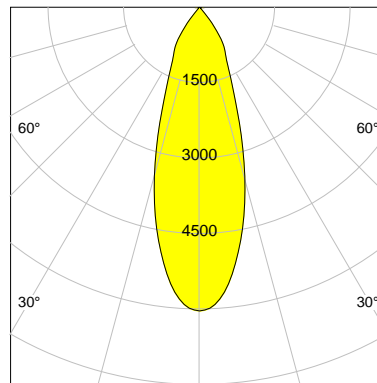

DESCRIPTION

Type	Track Spotlight
Article-number	141279L11498
Colour	white
Energy Consumption	23.2 W
Efficiency	113 lm/W
Luminous Flux	2626 lm
Current (sec)	600 mA
Protection Class	IP 20
Energy-Label	E
Cooling	Passive

LED

Color Temperature	3000K
Color Rendering	CRI 92
LES	15
Color Tolerance	3-Step McAdam
Planckian Curve	BBBL
Spectrum	Premium White G7
Photobiological safety	RG2

ELECTRICAL

Power Supply	220-240, 50-60Hz
Safety Class	2
Startup Time	< 1s
Overload- / Shortcircuit Protection	
Wiring / Adapter	3-Phase Adapter
Max Luminaires MCB	B16A 27Stück
Tracks	Global Stucchi Eutrac

Control

Control	On/Off
---------	--------

REFLECTOR

Technology	ULTRA
Material	Miro 4 Silver
FWHM	33°
FWTM	71°

I-max : 6032 cd *

UGR : 21.3 (4H/8H - 70/50/20)

H/m	D/m	E _{max} /lx/klm *
1.0	0.6	2297
2.0	1.2	574
3.0	1.8	255
4.0	2.4	144