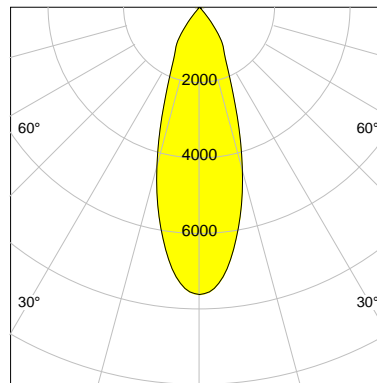

DESCRIPTION

Type	Track Spotlight
Article-number	141279L11500
Colour	white
Energy Consumption	31.8 W
Efficiency	104 lm/W
Luminous Flux	3312 lm
Current (sec)	800 mA
Protection Class	IP 20
Energy-Label	E
Cooling	Passive

LED

Color Temperature	3000K
Color Rendering	CRI 92
LES	15
Color Tolerance	3-Step McAdam
Planckian Curve	BBBL
Spectrum	Premium White G7
Photobiological safety	RG2

ELECTRICAL

Power Supply	220-240, 50-60Hz
Safety Class	2
Startup Time	< 1s
Overload- / Shortcircuit Protection	
Wiring / Adapter	3-Phase Adapter
Max Luminaires MCB	B16A 27Stück
Tracks	Global Stucchi Eutrac

Control

Control	On/Off
---------	--------

REFLECTOR

Technology	ULTRA
Material	Miro 4 Silver
FWHM	33°
FWTM	71°

I-max : 7608 cd *

UGR : 22.1 (4H/8H - 70/50/20)

H/m	D/m	E _{max} /lx/klm *
1.0	0.6	2297
2.0	1.2	574
3.0	1.8	255
4.0	2.4	144