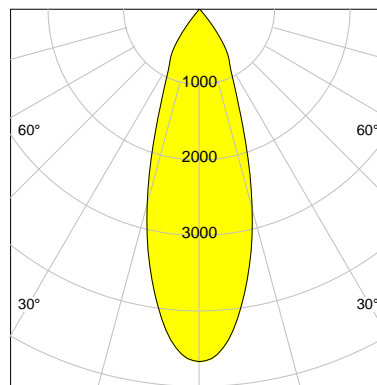

REFLECTOR

Technology	ULTRA
Material	Miro 4 Silver
FWHM	33°
FWTM	71°