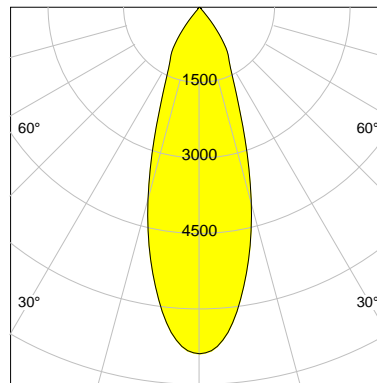

REFLECTOR

Technology	ULTRA
Material	Miro 4 Silver
FWHM	33°
FWTM	71°