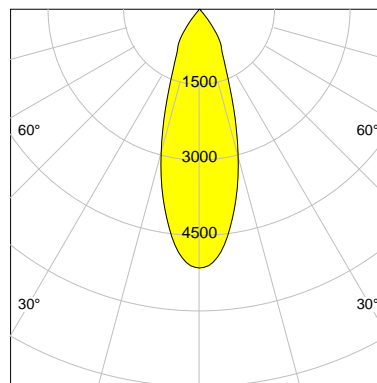

REFLECTOR

Technology	ULTRA
Material	Miro 4 Silver
FWHM	33°
FWTM	71°