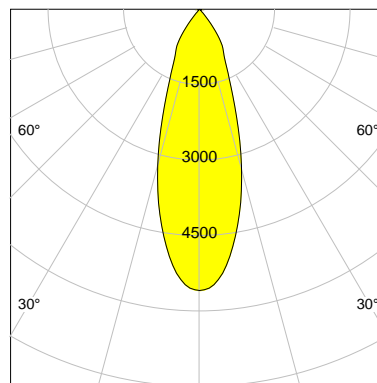

REFLECTOR

Technology	ULTRA
Material	Miro 4 Silver
FWHM	33°
FWTM	71°