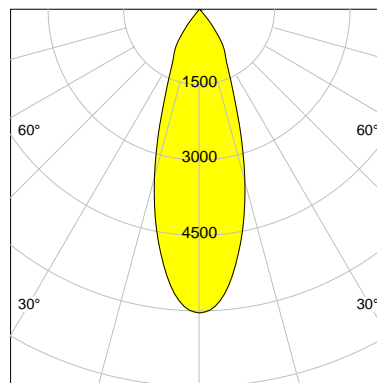

REFLECTOR

Technology	ULTRA
Material	Miro 4 Silver
FWHM	33°
FWTM	71°