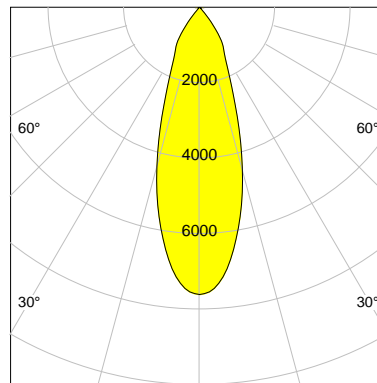

REFLECTOR

Technology	ULTRA
Material	Miro 4 Silver
FWHM	33°
FWTM	71°