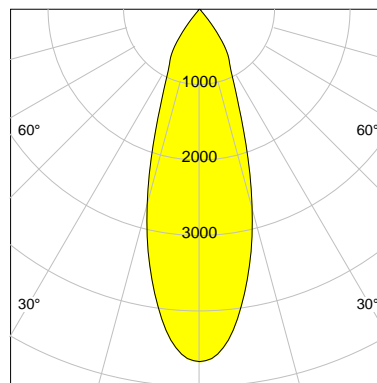

REFLECTOR

Technology	ULTRA
Material	Miro 4 Silver
FWHM	33°
FWTM	71°