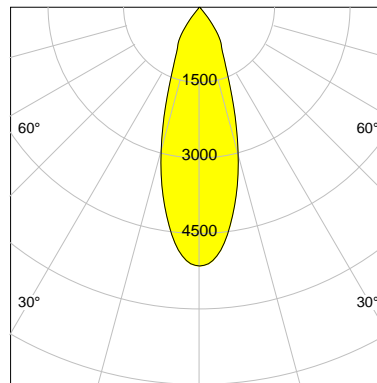

REFLECTOR

Technology	ULTRA
Material	Miro 4 Silver
FWHM	33°
FWTM	71°