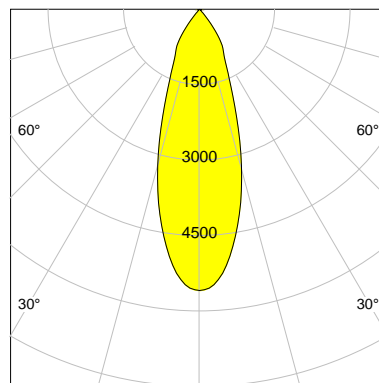

REFLECTOR

Technology	ULTRA
Material	Miro 4 Silver
FWHM	33°
FWTM	71°