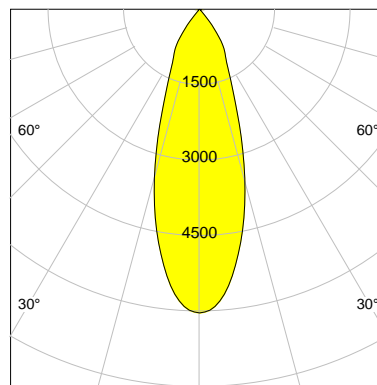

REFLECTOR

Technology	ULTRA
Material	Miro 4 Silver
FWHM	33°
FWTM	71°