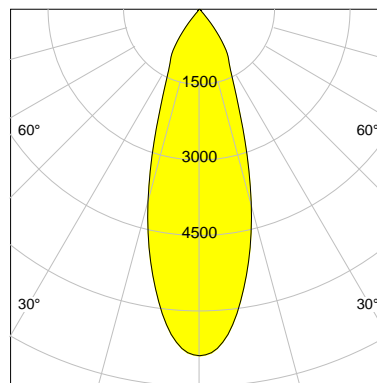

REFLECTOR

Technology	ULTRA
Material	Miro 4 Silver
FWHM	33°
FWTM	71°