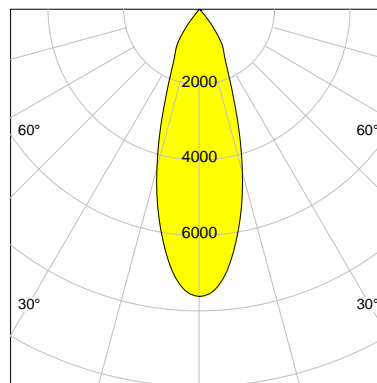

REFLECTOR

Technology	ULTRA
Material	Miro 4 Silver
FWHM	33°
FWTM	71°