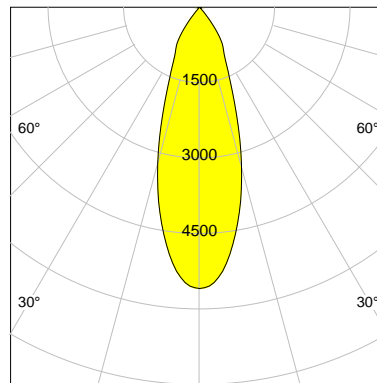

REFLECTOR

Technology	ULTRA
Material	Miro 4 Silver
FWHM	33°
FWTM	71°