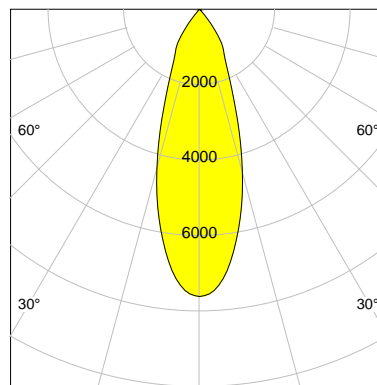

REFLECTOR

Technology	ULTRA
Material	Miro 4 Silver
FWHM	33°
FWTM	71°