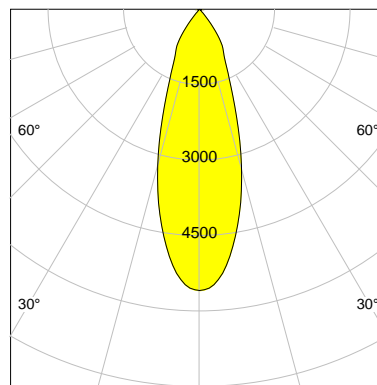

REFLECTOR

Technology	ULTRA
Material	Miro 4 Silver
FWHM	33°
FWTM	71°