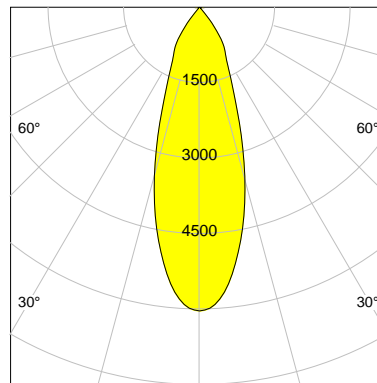

REFLECTOR

Technology	ULTRA
Material	Miro 4 Silver
FWHM	33°
FWTM	71°