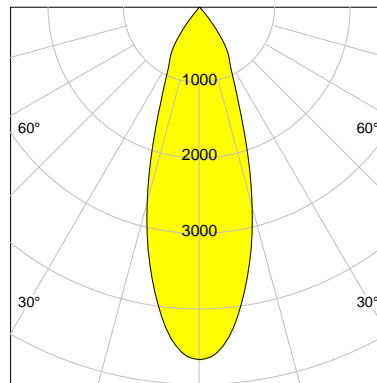

REFLECTOR

Technology	ULTRA
Material	Miro 4 Silver
FWHM	33°
FWTM	71°