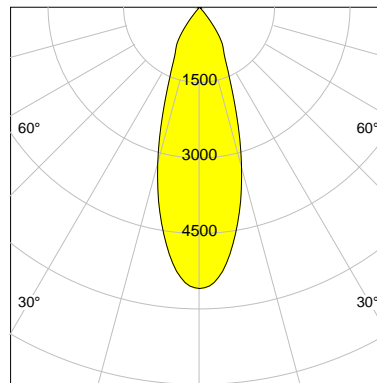

DESCRIPTION

Type	Track Spotlight
Article-number	141279L11539
Colour	silver
Energy Consumption	21.1 W
Efficiency	115 lm/W
Luminous Flux	2433 lm
Current (sec)	550 mA
Protection Class	IP 20
Energy-Label	D
Cooling	Passive

LED

Color Temperature	3000K
Color Rendering	CRI 92
LES	15
Color Tolerance	3-Step McAdam
Planckian Curve	BBBL
Spectrum	Premium White G7
Photobiological safety	RG2

ELECTRICAL

Power Supply	220-240, 50-60Hz
Safety Class	2
Startup Time	< 1s
Overload- / Shortcircuit Protection	
Wiring / Adapter	3-Phase Adapter
Max Luminaires MCB	B16A 27Stück
Tracks	Global Stucchi Eutrac

Control

Control	On/Off
---------	--------

REFLECTOR

Technology	ULTRA
Material	Miro 4 Silver
FWHM	33°
FWTM	71°

I-max : 5589 cd *

UGR : 21.1 (4H/8H - 70/50/20)

H/m	D/m	E _{max} /lx/klm *
1.0	0.6	2297
2.0	1.2	574
3.0	1.8	255
4.0	2.4	144