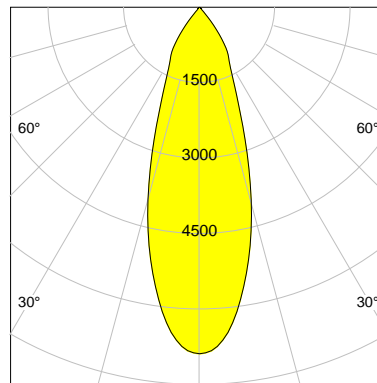

DESCRIPTION

Type	Track Spotlight
Article-number	141279L11541
Colour	silver
Energy Consumption	27.4 W
Efficiency	109 lm/W
Luminous Flux	2997 lm
Current (sec)	700 mA
Protection Class	IP 20
Energy-Label	E
Cooling	Passive

LED

Color Temperature	3000K
Color Rendering	CRI 92
LES	15
Color Tolerance	3-Step McAdam
Planckian Curve	BBBL
Spectrum	Premium White G7
Photobiological safety	RG2

ELECTRICAL

Power Supply	220-240, 50-60Hz
Safety Class	2
Startup Time	< 1s
Overload- / Shortcircuit Protection	
Wiring / Adapter	3-Phase Adapter
Max Luminaires MCB	B16A 27Stück
Tracks	Global Stucchi Eutrac

Control

Control	On/Off
---------	--------

REFLECTOR

Technology	ULTRA
Material	Miro 4 Silver
FWHM	33°
FWTM	71°

I-max : 6884 cd *

UGR : 21.8 (4H/8H - 70/50/20)

H/m	D/m	E _{max} /lx/klm *
1.0	0.6	2297
2.0	1.2	574
3.0	1.8	255
4.0	2.4	144