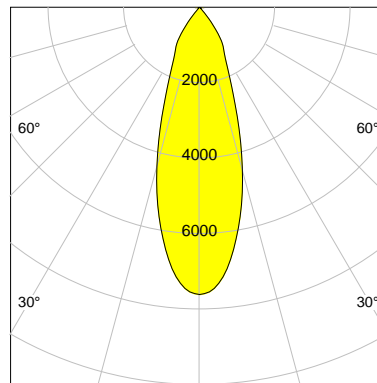

DESCRIPTION

Type	Track Spotlight
Article-number	141279L11542
Colour	silver
Energy Consumption	31.8 W
Efficiency	104 lm/W
Luminous Flux	3312 lm
Current (sec)	800 mA
Protection Class	IP 20
Energy-Label	E
Cooling	Passive

LED

Color Temperature	3000K
Color Rendering	CRI 92
LES	15
Color Tolerance	3-Step McAdam
Planckian Curve	BBBL
Spectrum	Premium White G7
Photobiological safety	RG2

ELECTRICAL

Power Supply	220-240, 50-60Hz
Safety Class	2
Startup Time	< 1s
Overload- / Shortcircuit Protection	
Wiring / Adapter	3-Phase Adapter
Max Luminaires MCB	B16A 27Stück
Tracks	Global Stucchi Eutrac

Control

Control	On/Off
---------	--------

REFLECTOR

Technology	ULTRA
Material	Miro 4 Silver
FWHM	33°
FWTM	71°

I-max : 7608 cd *

UGR : 22.1 (4H/8H - 70/50/20)

H/m	D/m	E _{max} /lx/klm *
1.0	0.6	2297
2.0	1.2	574
3.0	1.8	255
4.0	2.4	144