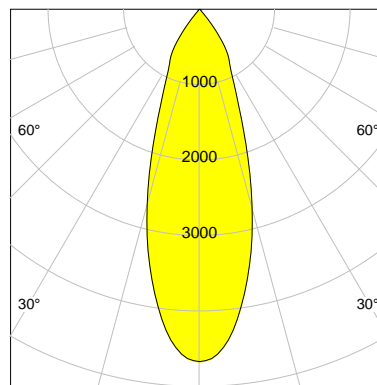

LED

Color Temperature	3000K
Color Rendering	CRI 92
LES	15
Color Tolerance	3-Step McAdam
Planckian Curve	BBBL
Spectrum	Premium White G7
Photobiological safety	RG2

ELECTRICAL

Power Supply	220-240, 50-60Hz
Safety Class	2
Startup Time	< 1s
Overload- / Shortcircuit Protection	
Wiring / Adapter	3-Phase Adapter
Max Luminaires MCB	B16A 27Stück
Tracks	Global Stucchi Eutrac

Control

Control	On/Off
---------	--------

REFLECTOR

Technology	ULTRA
Material	Miro 4 Silver
FWHM	33°
FWTM	71°

I-max : 4668 cd *

UGR : 20.4 (4H/8H - 70/50/20)

H/m	D/m	E _{max} /lx/klm *
1.0	0.6	2297
2.0	1.2	574
3.0	1.8	255
4.0	2.4	144