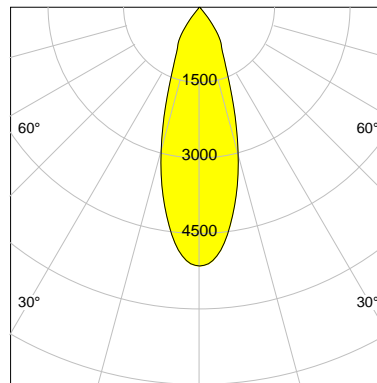

DESCRIPTION

Type	Track Spotlight
Article-number	141279L11544
Colour	black
Energy Consumption	19.1 W
Efficiency	117 lm/W
Luminous Flux	2238 lm
Current (sec)	500 mA
Protection Class	IP 20
Energy-Label	D
Cooling	Passive

LED

Color Temperature	3000K
Color Rendering	CRI 92
LES	15
Color Tolerance	3-Step McAdam
Planckian Curve	BBBL
Spectrum	Premium White G7
Photobiological safety	RG2

ELECTRICAL

Power Supply	220-240, 50-60Hz
Safety Class	2
Startup Time	< 1s
Overload- / Shortcircuit Protection	
Wiring / Adapter	3-Phase Adapter
Max Luminaires MCB	B16A 27Stück
Tracks	Global Stucchi Eutrac

Control

Control	On/Off
---------	--------

REFLECTOR

Technology	ULTRA
Material	Miro 4 Silver
FWHM	33°
FWTM	71°

I-max : 5141 cd *

UGR : 20.8 (4H/8H - 70/50/20)

H/m	D/m	E _{max} /lx/klm *
1.0	0.6	2297
2.0	1.2	574
3.0	1.8	255
4.0	2.4	144