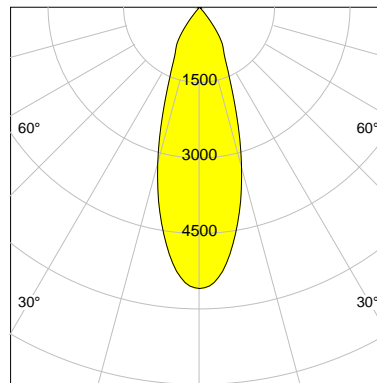

DESCRIPTION

Type	Track Spotlight
Article-number	141279L11545
Colour	black
Energy Consumption	21.1 W
Efficiency	115 lm/W
Luminous Flux	2433 lm
Current (sec)	550 mA
Protection Class	IP 20
Energy-Label	D
Cooling	Passive

LED

Color Temperature	3000K
Color Rendering	CRI 92
LES	15
Color Tolerance	3-Step McAdam
Planckian Curve	BBBL
Spectrum	Premium White G7
Photobiological safety	RG2

ELECTRICAL

Power Supply	220-240, 50-60Hz
Safety Class	2
Startup Time	< 1s
Overload- / Shortcircuit Protection	
Wiring / Adapter	3-Phase Adapter
Max Luminaires MCB	B16A 27Stück
Tracks	Global Stucchi Eutrac

Control

Control	On/Off
---------	--------

REFLECTOR

Technology	ULTRA
Material	Miro 4 Silver
FWHM	33°
FWTM	71°

I-max : 5589 cd *

UGR : 21.1 (4H/8H - 70/50/20)

H/m	D/m	E _{max} /lx/klm *
1.0	0.6	2297
2.0	1.2	574
3.0	1.8	255
4.0	2.4	144