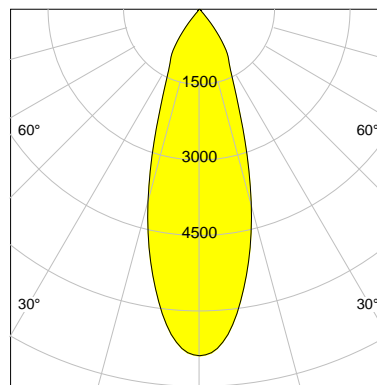

DESCRIPTION

Type	Track Spotlight
Article-number	141279L11547
Colour	black
Energy Consumption	27.4 W
Efficiency	109 lm/W
Luminous Flux	2997 lm
Current (sec)	700 mA
Protection Class	IP 20
Energy-Label	E
Cooling	Passive

LED

Color Temperature	3000K
Color Rendering	CRI 92
LES	15
Color Tolerance	3-Step McAdam
Planckian Curve	BBBL
Spectrum	Premium White G7
Photobiological safety	RG2

ELECTRICAL

Power Supply	220-240, 50-60Hz
Safety Class	2
Startup Time	< 1s
Overload- / Shortcircuit Protection	
Wiring / Adapter	3-Phase Adapter
Max Luminaires MCB	B16A 27Stück
Tracks	Global Stucchi Eutrac

Control

Control	On/Off
---------	--------

REFLECTOR

Technology	ULTRA
Material	Miro 4 Silver
FWHM	33°
FWTM	71°

I-max : 6884 cd *

UGR : 21.8 (4H/8H - 70/50/20)

H/m	D/m	E _{max} /lx/klm *
1.0	0.6	2297
2.0	1.2	574
3.0	1.8	255
4.0	2.4	144