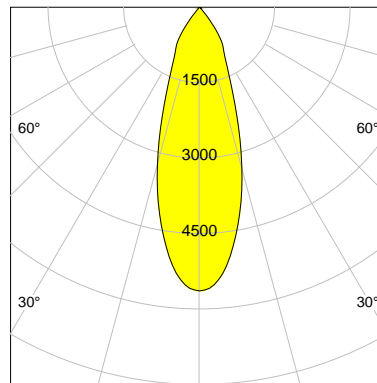

DESCRIPTION

Type	Track Spotlight
Article-number	141279L11549
Colour	white
Energy Consumption	17.1 W
Efficiency	144 lm/W
Luminous Flux	2453 lm
Current (sec)	450 mA
Protection Class	IP 20
Energy-Label	C
Cooling	Passive

LED

Color Temperature	3000K
Color Rendering	CRI 90
LES	15
Color Tolerance	2-Step McAdam
Planckian Curve	BBBL
Spectrum	Premium White G7 HE+
Photobiological safety	RG1

ELECTRICAL

Power Supply	220-240, 50-60Hz
Safety Class	2
Startup Time	< 1s
Overload- / Shortcircuit Protection	
Wiring / Adapter	3-Phase Adapter
Max Luminaires MCB	B16A 27 pcs
Tracks	Global Stucchi Eutrac

Control

Control	On/Off
---------	--------

REFLECTOR

Technology	ULTRA
Material	Miro 4 Silver
FWHM	33°
FWTM	71°

I-max : 5635 cd *

UGR : 21.1 (4H/8H - 70/50/20)

H/m	D/m	E _{max} /lx/klm *
1.0	0.6	2297
2.0	1.2	574
3.0	1.8	255
4.0	2.4	144