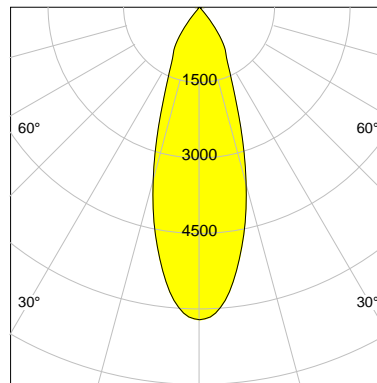

REFLECTOR

Technology	ULTRA
Material	Miro 4 Silver
FWHM	33°
FWTM	71°