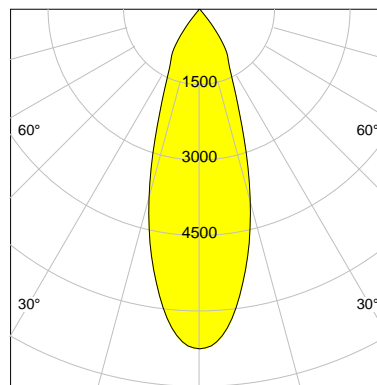

REFLECTOR

Technology	ULTRA
Material	Miro 4 Silver
FWHM	33°
FWTM	71°