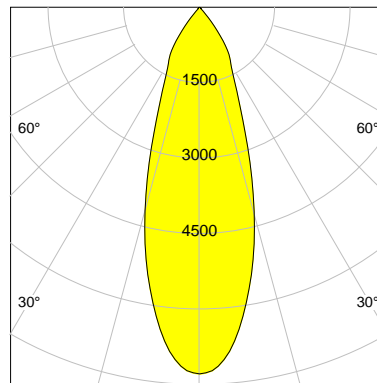

DESCRIPTION

Type	Track Spotlight
Article-number	141279L11552
Colour	white
Energy Consumption	23.2 W
Efficiency	137 lm/W
Luminous Flux	3171 lm
Current (sec)	600 mA
Protection Class	IP 20
Energy-Label	C
Cooling	Passive

LED

Color Temperature	3000K
Color Rendering	CRI 90
LES	15
Color Tolerance	2-Step McAdam
Planckian Curve	BBBL
Spectrum	Premium White G7 HE+
Photobiological safety	RG1

ELECTRICAL

Power Supply	220-240, 50-60Hz
Safety Class	2
Startup Time	< 1s
Overload- / Shortcircuit Protection	
Wiring / Adapter	3-Phase Adapter
Max Luminaires MCB	B16A 27 pcs
Tracks	Global Stucchi Eutrac

Control

Control	On/Off
---------	--------

REFLECTOR

Technology	ULTRA
Material	Miro 4 Silver
FWHM	33°
FWTM	71°

I-max : 7284 cd *

UGR : 22.0 (4H/8H - 70/50/20)

H/m	D/m	E _{max} /lx/klm *
1.0	0.6	2297
2.0	1.2	574
3.0	1.8	255
4.0	2.4	144