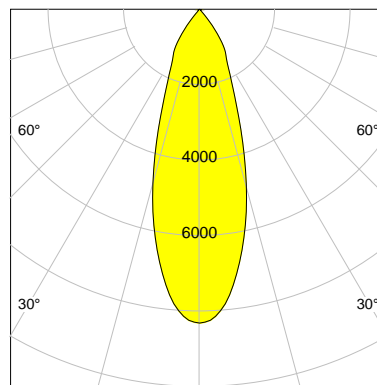

DESCRIPTION

Type	Track Spotlight
Article-number	141279L11553
Colour	white
Energy Consumption	27.4 W
Efficiency	132 lm/W
Luminous Flux	3618 lm
Current (sec)	700 mA
Protection Class	IP 20
Energy-Label	D
Cooling	Passive

LED

Color Temperature	3000K
Color Rendering	CRI 90
LES	15
Color Tolerance	2-Step McAdam
Planckian Curve	BBBL
Spectrum	Premium White G7 HE+
Photobiological safety	RG1

ELECTRICAL

Power Supply	220-240, 50-60Hz
Safety Class	2
Startup Time	< 1s
Overload- / Shortcircuit Protection	
Wiring / Adapter	3-Phase Adapter
Max Luminaires MCB	B16A 27 pcs
Tracks	Global Stucchi Eutrac

Control

Control	On/Off
---------	--------

REFLECTOR

Technology	ULTRA
Material	Miro 4 Silver
FWHM	33°
FWTM	71°

I-max : 8311 cd *

UGR : 22.4 (4H/8H - 70/50/20)

H/m	D/m	E _{max} /lx/klm *
1.0	0.6	2297
2.0	1.2	574
3.0	1.8	255
4.0	2.4	144