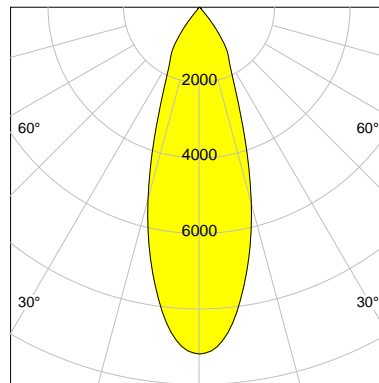

REFLECTOR

Technology	ULTRA
Material	Miro 4 Silver
FWHM	33°
FWTM	71°