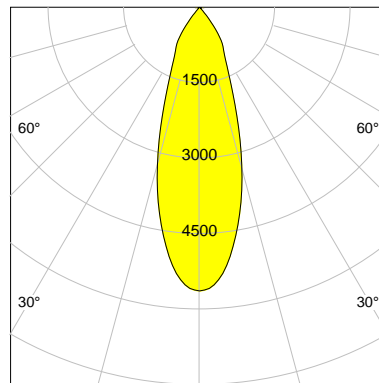

REFLECTOR

Technology	ULTRA
Material	Miro 4 Silver
FWHM	33°
FWTM	71°