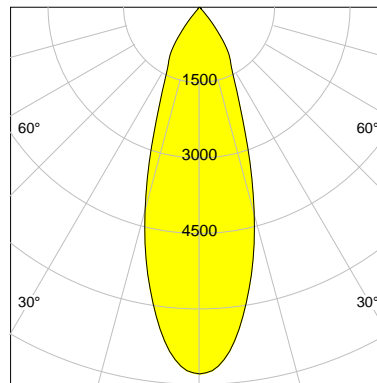

REFLECTOR

Technology	ULTRA
Material	Miro 4 Silver
FWHM	33°
FWTM	71°