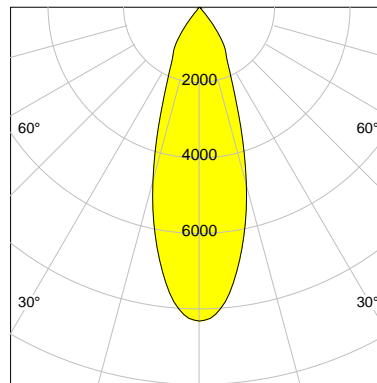

REFLECTOR

Technology	ULTRA
Material	Miro 4 Silver
FWHM	33°
FWTM	71°