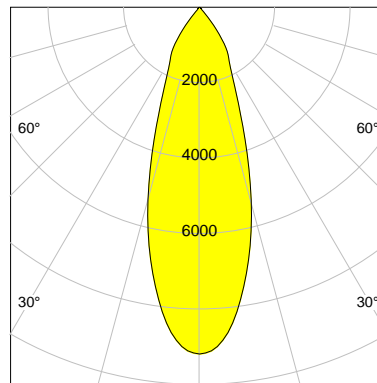

REFLECTOR

Technology	ULTRA
Material	Miro 4 Silver
FWHM	33°
FWTM	71°