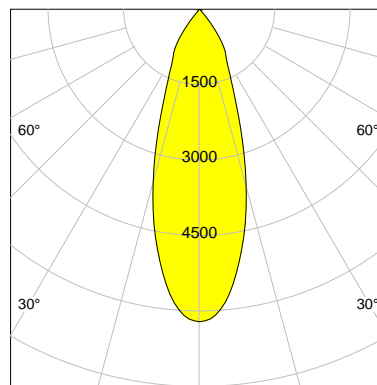

REFLECTOR

Technology	ULTRA
Material	Miro 4 Silver
FWHM	33°
FWTM	71°