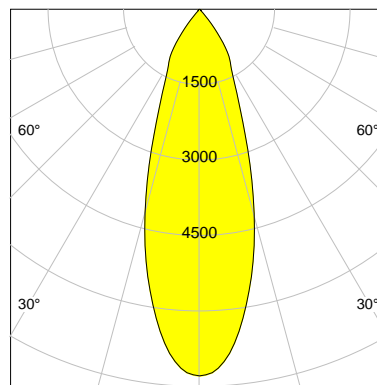

REFLECTOR

Technology	ULTRA
Material	Miro 4 Silver
FWHM	33°
FWTM	71°