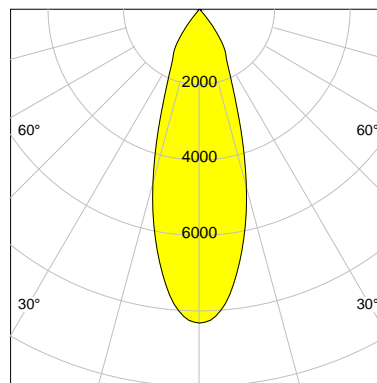

REFLECTOR

Technology	ULTRA
Material	Miro 4 Silver
FWHM	33°
FWTM	71°