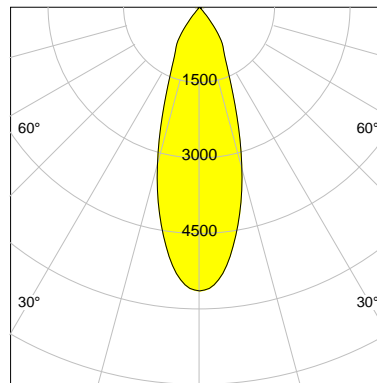

REFLECTOR

Technology	ULTRA
Material	Miro 4 Silver
FWHM	33°
FWTM	71°