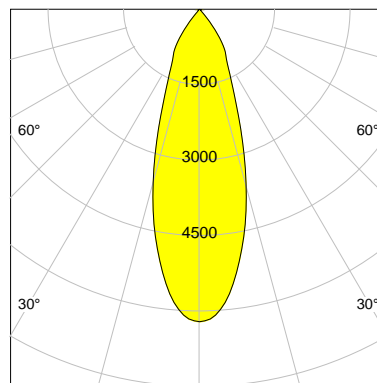

REFLECTOR

Technology	ULTRA
Material	Miro 4 Silver
FWHM	33°
FWTM	71°