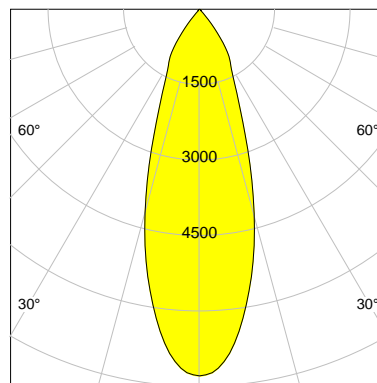

REFLECTOR

Technology	ULTRA
Material	Miro 4 Silver
FWHM	33°
FWTM	71°